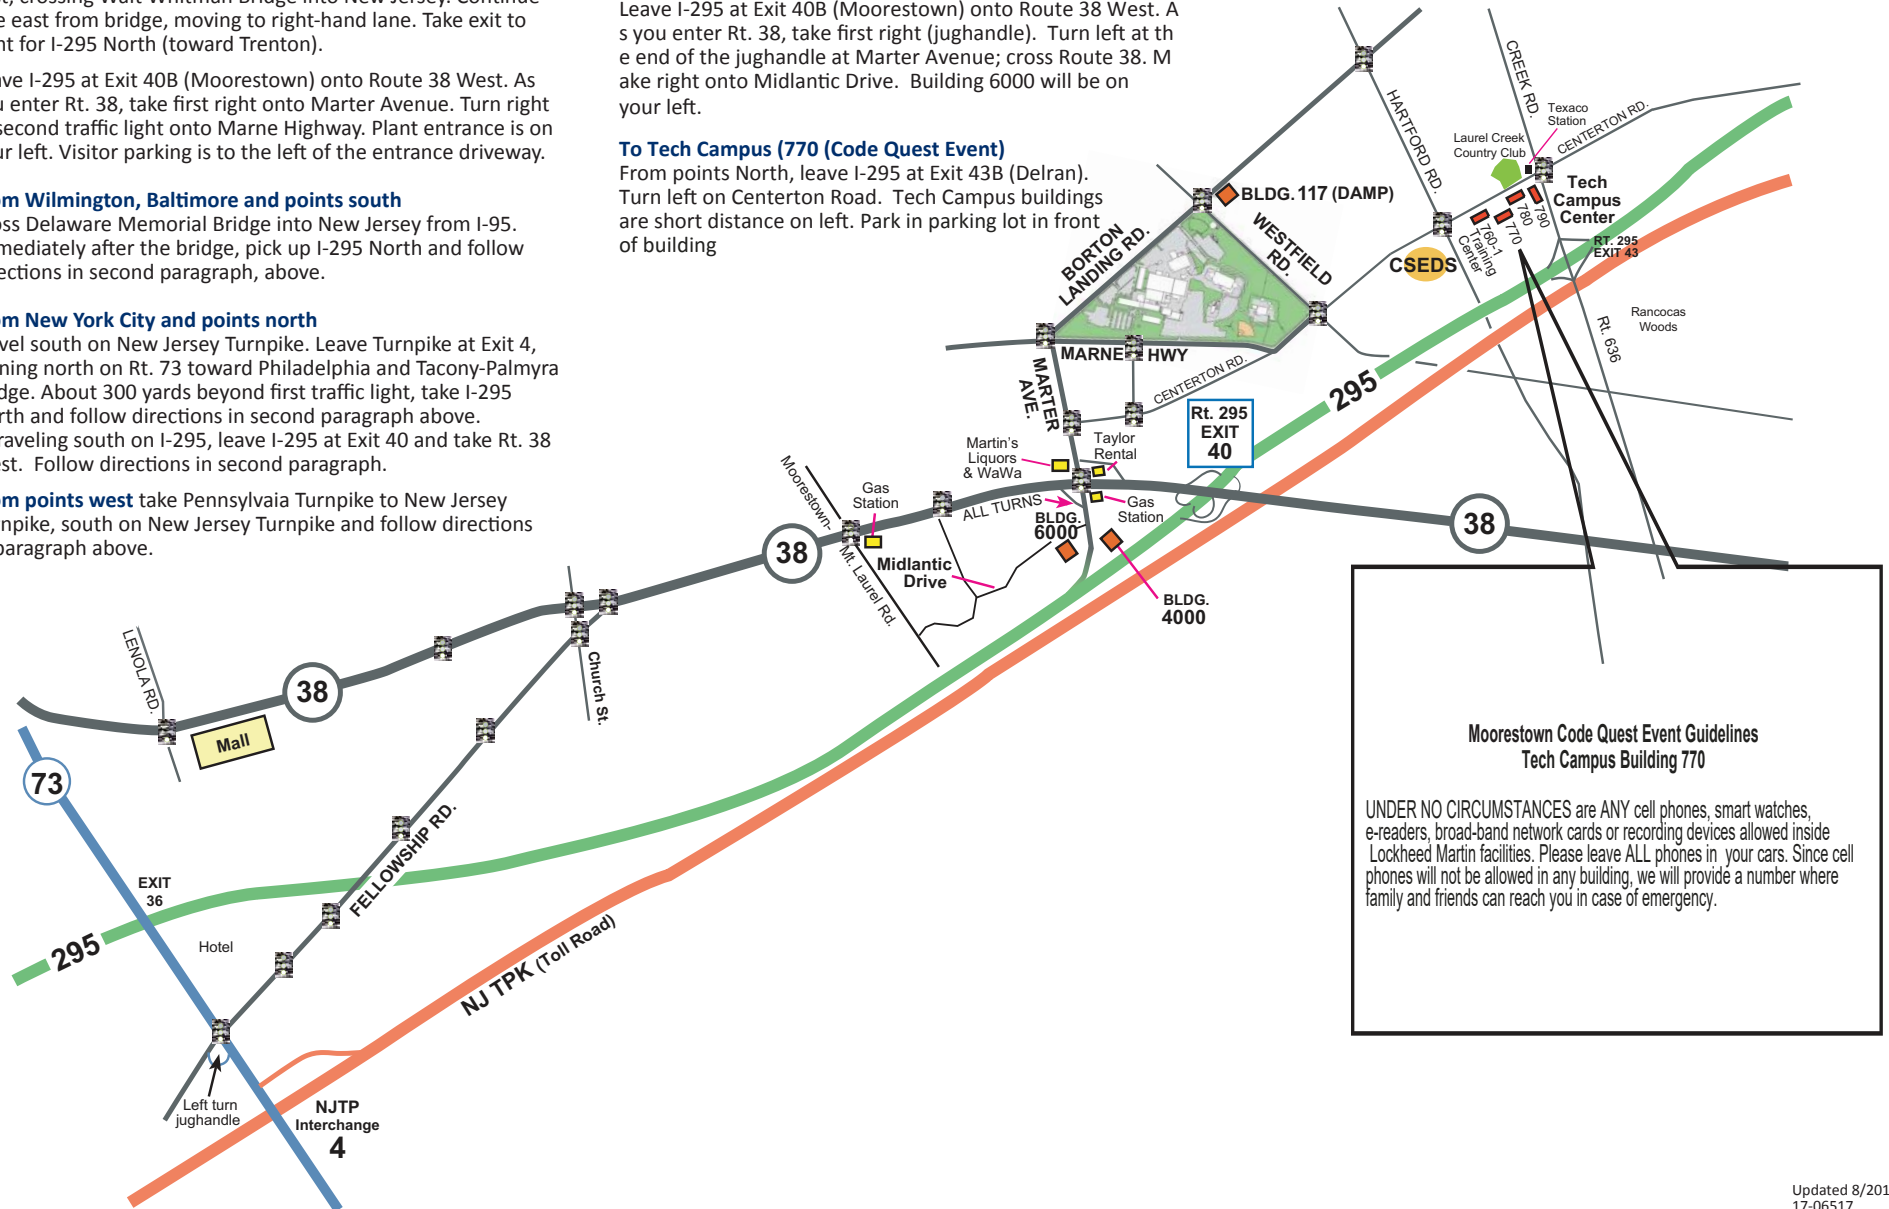

### From New York City and points north

Travel south on New Jersey Turnpike. Leave Turnpike at Exit 4, turning north on Rt. 73 toward Philadelphia and Tacony-Palmyra Bridge. About 300 yards beyond first traffic light, take I-295 North and follow directions in second paragraph above. If traveling south on I-295, leave I-295 at Exit 40 and take Rt. 38 West. Follow directions in second paragraph.

**From points west** take Pennsylvania Turnpike to New Jersey Turnpike, south on New Jersey Turnpike and follow directions in paragraph above.

### To Building 4000

Leave I-295 at Exit 40B (Moorestown) onto Route 38 West. As you enter Rt. 38, take first right (jughandle). Turn left at the end of the jughandle at Marter Avenue; cross Route 38. Make first left onto Midlantic Drive.

### To Tech Campus (770 (Code Quest Event))

From points North, leave I-295 at Exit 43B (Delran). Turn left on Centerton Road. Tech Campus buildings are short distance on left. Park in parking lot in front of building.