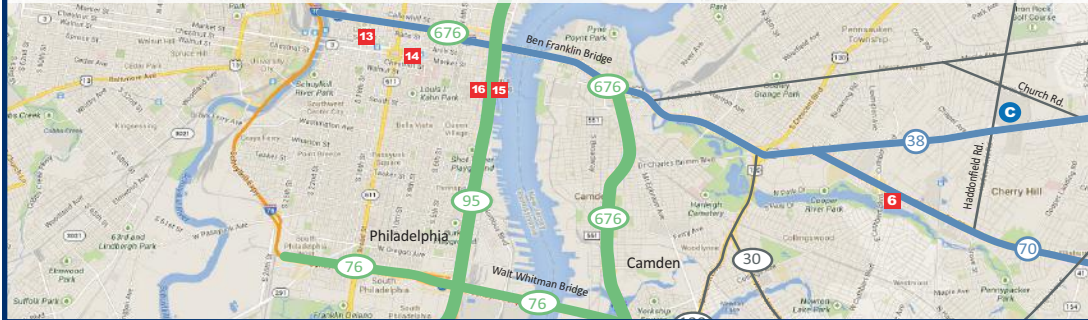

Transportation

1. **Air**
   Philadelphia International Airport (PHL)
   Newark International Airport (EWR)
   Atlantic City International Airport (ACY)
2. **Bus**
   NJ Transit..... 973-491-7000
   Septa..... 215-580-7800
3. **Ground Transportation**
   Albert's Limousine..... 856-222-9600
   Rapid Rover 856-228-1500
   Avis Car Rental 856-722-2232
   (Onsite location "MR8")
4. **Rail**
   Amtrak-Metroliner..... 800-523-8720
   Amtrak-All other trains..... 800-872-7245

Visitor Security Guidance

All visitors to any Lockheed Martin buildings must be registered in our Visitor Information system by the Site Host. The initial visit requires validation of U.S. citizenship. You must present your U.S. Passport or original birth certificate with a raised seal issued by the U.S. State of your birth or a U.S. naturalization certificate. Subsequent visits require verification of your identity with an appropriate photo ID, such as a valid driver's license. If you do not have a photo ID you must provide TWO other acceptable forms of ID, i.e., non-photo driver's license & non-photo company ID.

Please contact your Site Host for visit requirements to Lockheed Martin by non U.S. citizens or those which do not fall within the parameters of the first paragraph. You may also contact Lockheed Martin Security at 856-722-4100.

All visitors are subject to an inspection of their personal effects by Lockheed Martin Security.