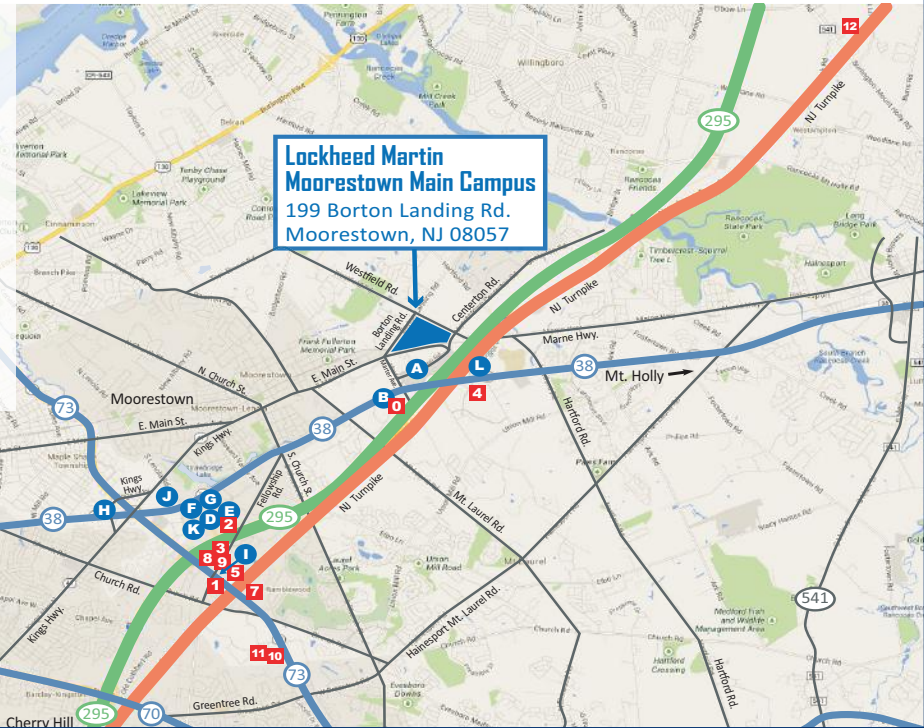

Transportation

1. **Air**
   Philadelphia International Airport (PHL)
   Newark International Airport (EWR)
   Atlantic City International Airport (ACY)
2. **Bus**
   NJ Transit..... 973-491-7000
   Septa..... 215-580-7800
3. **Ground Transportation**
   Albert's Limousine..... 856-222-9600
   Rapid Rover 856-228-1500
   Avis Car Rental 856-722-2232
   (Onsite location "MR8")
4. **Rail**
   Amtrak-Metroliner..... 800-523-8720
   Amtrak-All other trains..... 800-872-7245

Visitor Security Guidance

All visitors to any Lockheed Martin buildings must be registered in our Visitor Information system by the Site Host. The initial visit requires validation of U.S. citizenship. You must present your U.S. Passport or original birth certificate with a raised seal issued by the U.S. State of your birth or a U.S. naturalization certificate. Subsequent visits require verification of your identity with an appropriate photo ID, such as a valid driver's license. If you do not have a photo ID you must provide TWO other acceptable forms of ID, i.e., non-photo driver's license & non-photo company ID.

Please contact your Site Host for visit requirements to Lockheed Martin by non U.S. citizens or those which do not fall within the parameters of the first paragraph. You may also contact Lockheed Martin Security at 856-722-4100.

All visitors are subject to an inspection of their personal effects by Lockheed Martin Security.