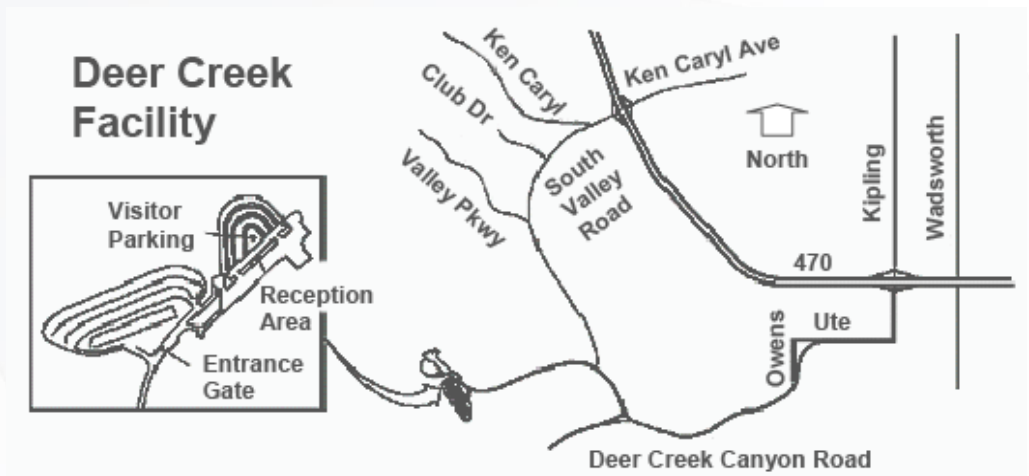

DEER CREEK

VISITOR'S GUIDE

LOCKHEED MARTIN

Deer Creek Facility

12999 Deer Creek Canyon Road
Littleton, CO 80127

TIME ZONE USA

Directions

From Denver International Airport

**Recommended Route
outside of rush hours
No Tolls**

**This route includes toll roads enforced via
license plate readers**

← from Denver International Airport, Denver, CO 80249
to Lockheed Martin Deer Creek, 12999 W Deer Cree...

51 min (47.8 miles)

via CO-470 W
Fastest route now, avoids crash on I-70 W

Denver International Airport
Denver, CO 80249

- Continue to Peña Blvd
2 min (0.7 mi)
- Continue on Peña Blvd. Take I-225 S, I-25 S and CO-470 W to S Kipling Pkwy in Ken Caryl. Take the Kipling Pkwy exit from CO-470 W
42 min (43.5 mi)
- Take W Ute Ave and W Deer Creek Canyon Rd to your destination
7 min (3.6 mi)

Lockheed Martin Deer Creek
12999 W Deer Creek Canyon Rd, Littleton, CO 80127

These directions are for planning purposes only. You may find that construction projects, traffic, weather, or other events may cause conditions to differ from the map results, and you should plan your route accordingly. You must obey all signs or notices regarding your route.