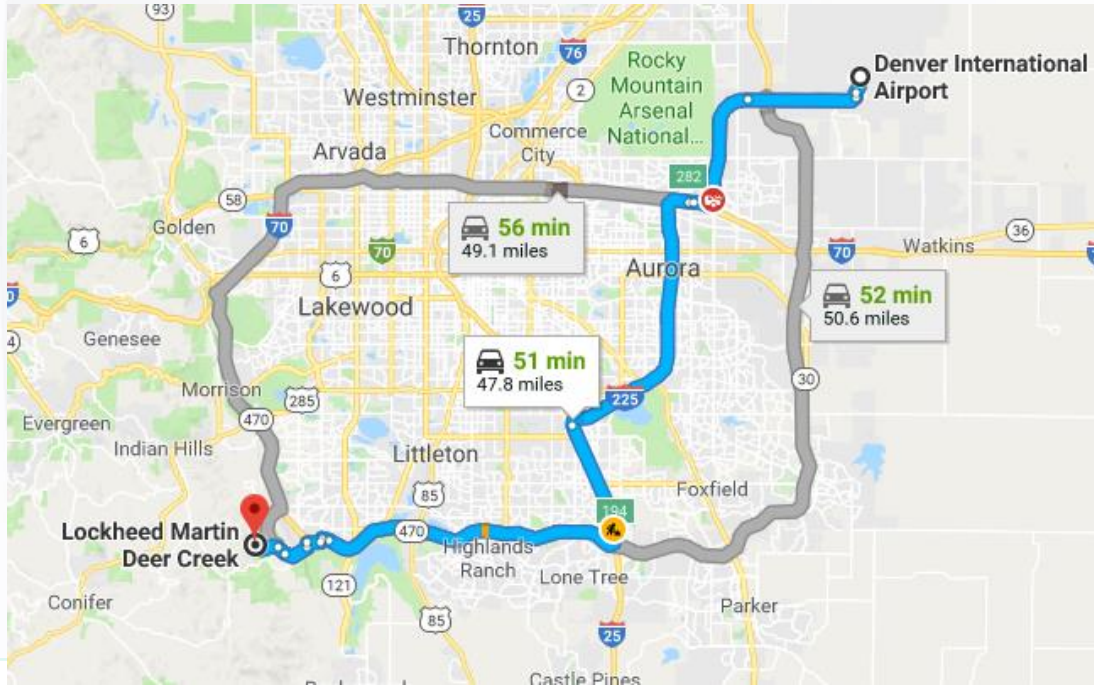

DEER CREEK

VISITOR'S GUIDE

LOCKHEED MARTIN

Deer Creek Facility

12999 Deer Creek Canyon Road
Littleton, CO 80127

TIME ZONE USA

Directions

From Denver International Airport

**Recommended Route
outside of rush hours
No Tolls**

**This route includes toll roads enforced via
license plate readers**

← from Denver International Airport, Denver, CO 80249
to Lockheed Martin Deer Creek, 12999 W Deer Cree...

51 min (47.8 miles)

via CO-470 W
Fastest route now, avoids crash on I-70 W

Denver International Airport
Denver, CO 80249

- Continue to Peña Blvd
2 min (0.7 mi)
- Continue on Peña Blvd. Take I-225 S, I-25 S and CO-470 W to S Kipling Pkwy in Ken Caryl. Take the Kipling Pkwy exit from CO-470 W
42 min (43.5 mi)
- Take W Ute Ave and W Deer Creek Canyon Rd to your destination
7 min (3.6 mi)

← from Denver International Airport, Denver, CO 80249
to Lockheed Martin Deer Creek, 12999 W Deer Cree...

52 min (50.6 miles)

via E-470 S and CO-470 W
 This route has tolls.

Denver International Airport
Denver, CO 80249