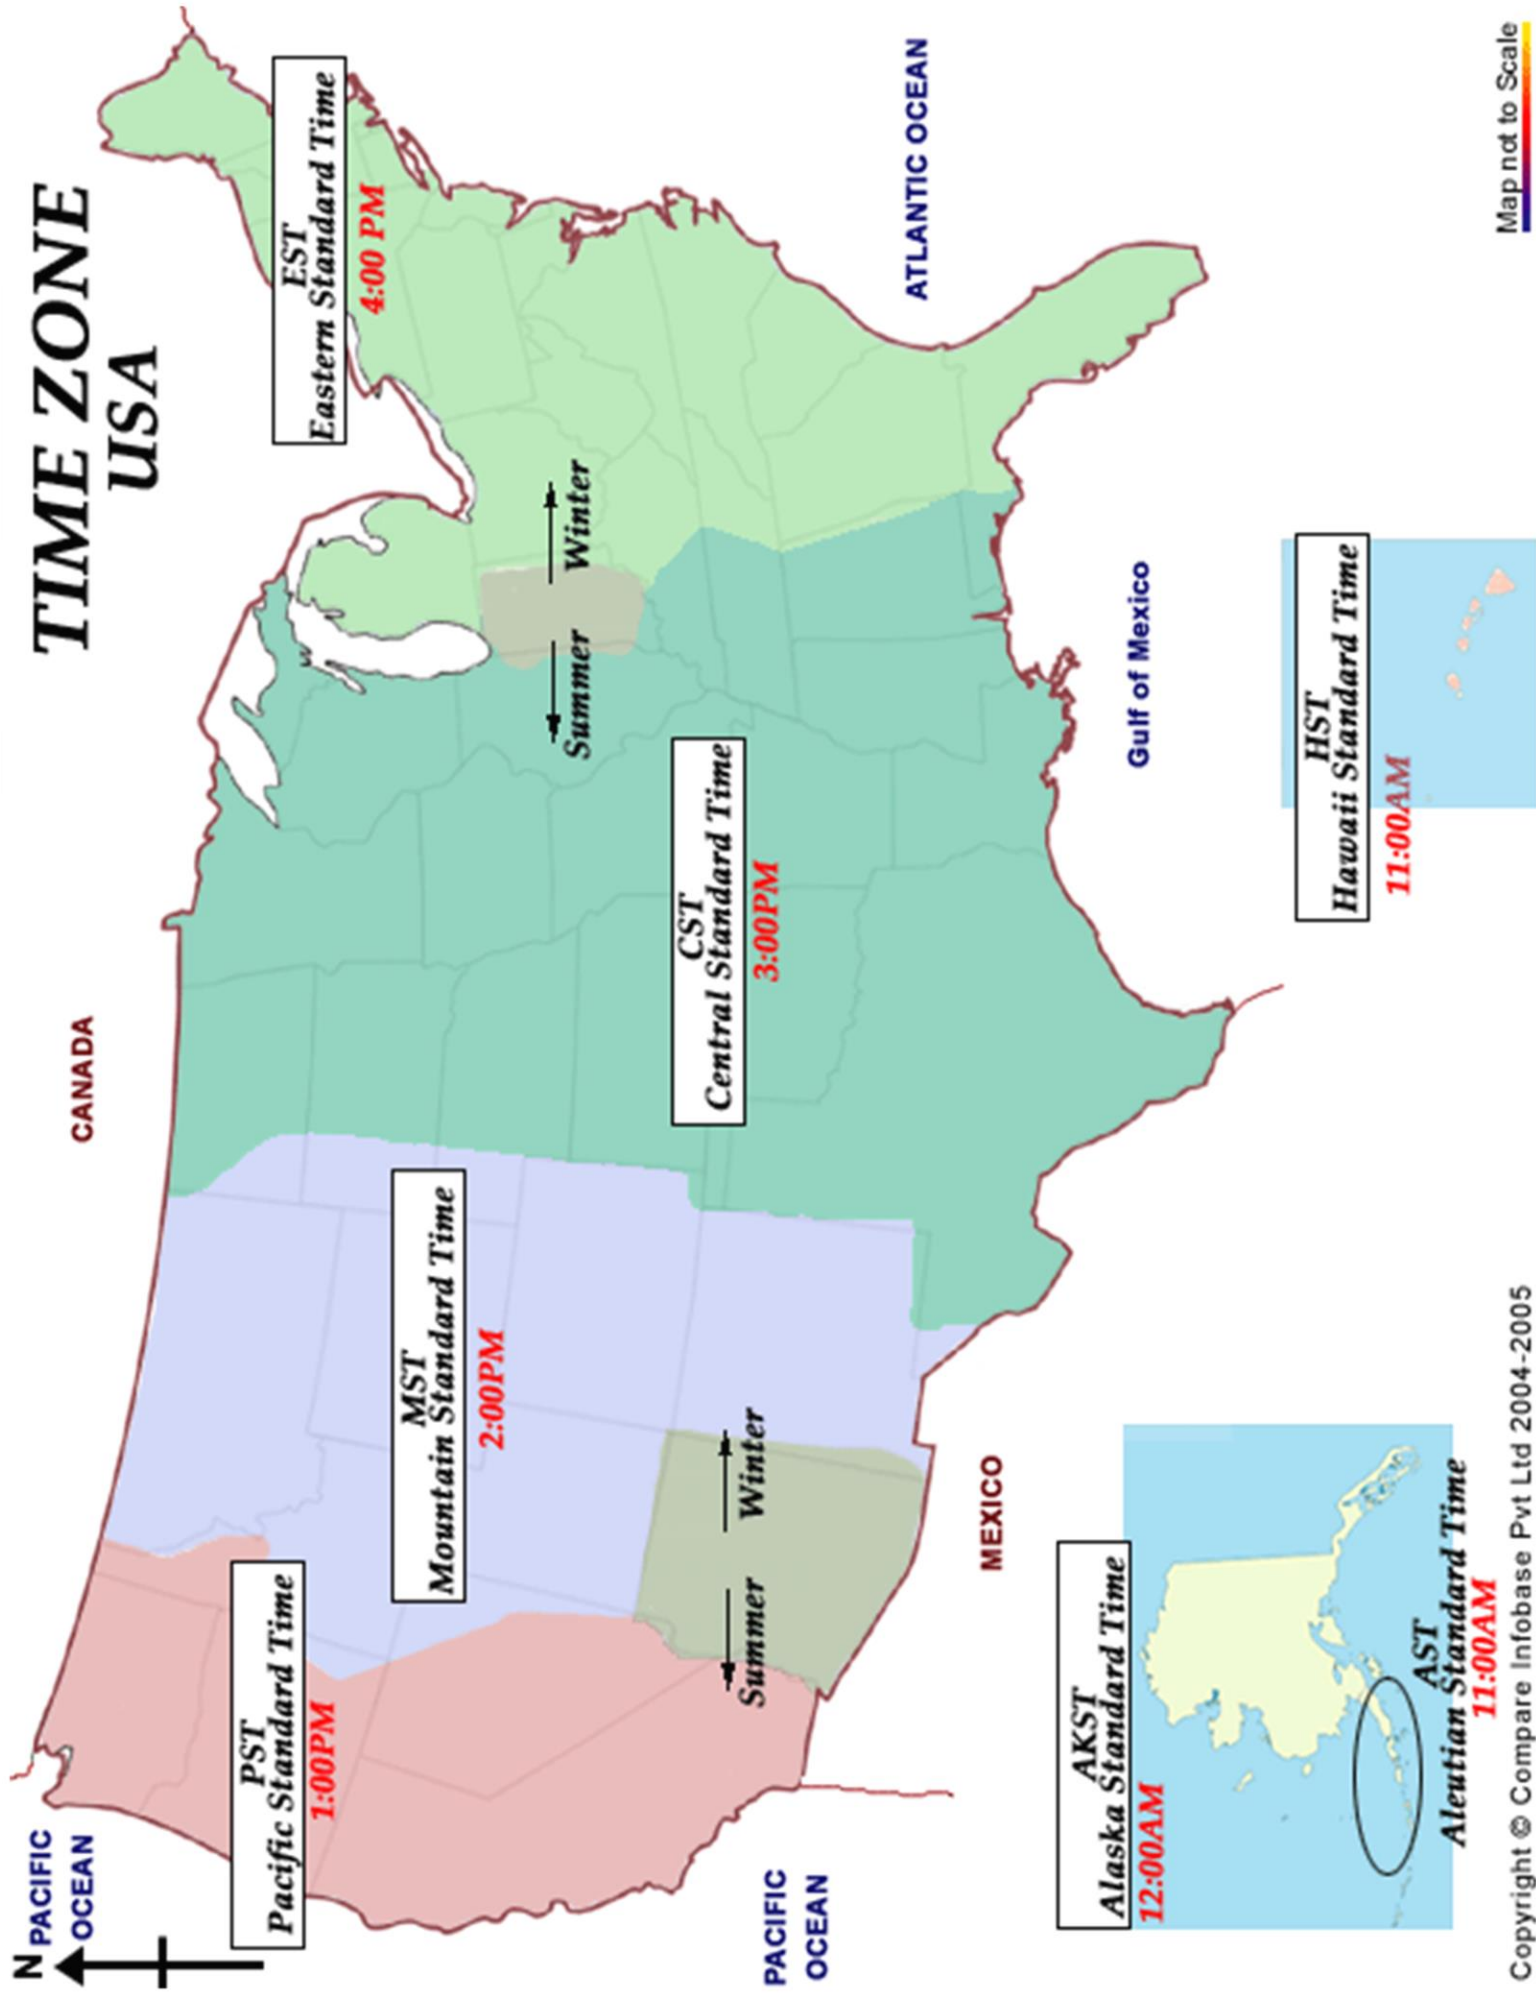

DEER CREEK

VISITOR'S GUIDE

LOCKHEED MARTIN

Deer Creek Facility

12999 Deer Creek Canyon Road
Littleton, CO 80127

TIME ZONE USA

Directions

From Denver International Airport

**Recommended Route
outside of rush hours
No Tolls**

**This route includes toll roads enforced via
license plate readers**

← from Denver International Airport, Denver, CO 80249
to Lockheed Martin Deer Creek, 12999 W Deer Cree...

51 min (47.8 miles)

via CO-470 W
Fastest route now, avoids crash on I-70 W

Denver International Airport
Denver, CO 80249

- Continue to Peña Blvd
2 min (0.7 mi)
- Continue on Peña Blvd. Take I-225 S, I-25 S and CO-470 W to S Kipling Pkwy in Ken Caryl. Take the Kipling Pkwy exit from CO-470 W
42 min (43.5 mi)
- Take W Ute Ave and W Deer Creek Canyon Rd to your destination
7 min (3.6 mi)

← from Denver International Airport, Denver, CO 80249
to Lockheed Martin Deer Creek, 12999 W Deer Cree...

52 min (50.6 miles)

via E-470 S and CO-470 W
 This route has tolls.

Denver International Airport
Denver, CO 80249